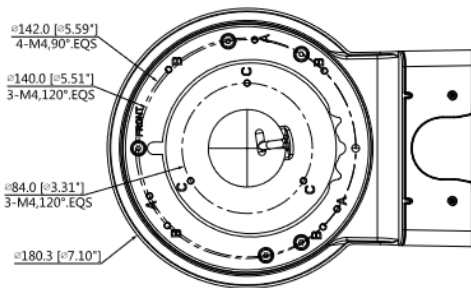

Staffa di fissaggio

Staffa di fissaggio a parete per telecamera DOME
(235.4mmx180.3mmx84.2mm)

CARATTERISTICHE TECNICHE

Technical Specification

Model	ACM241
General	
Material	Aluminum alloy
Dimensions	235.4 mm × 180.3 mm × 84.2 mm (9.27" × 7.09" × 3.31")
Weight	0.97 kg (2.14lb)
Load Bearing	3.0 kg (6.61lb)
Operating Temperature	-40°C to +60°C (-40°F to +140°F)
Operating Humidity	<90% (RH)
Color	White

PIXVIDEO

INSIDE