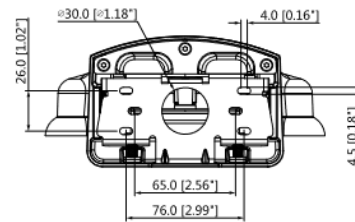

Staffa di fissaggio

Staffa di fissaggio a parete per telecamera DOME
(235.4mmx180.3mmx84.2mm)

CARATTERISTICHE TECNICHE

Technical Specification

Model	ACM241
General	
Material	Aluminum alloy
Dimensions	235.4 mm × 180.3 mm × 84.2 mm (9.27" × 7.09" × 3.31")
Weight	0.97 kg (2.14lb)
Load Bearing	3.0 kg (6.61lb)
Operating Temperature	-40°C to +60°C (-40°F to +140°F)
Operating Humidity	<90% (RH)
Color	White

PIXVIDEO

INSIDE