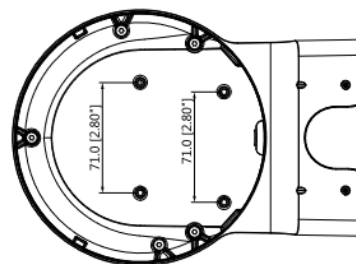

Staffa di fissaggio

Staffa di fissaggio a parete per telecamera DOME
(235.4mmx180.3mmx84.2mm)

CARATTERISTICHE TECNICHE

Technical Specification

Model	ACM241
General	
Material	Aluminum alloy
Dimensions	235.4 mm × 180.3 mm × 84.2 mm (9.27" × 7.09" × 3.31")
Weight	0.97 kg (2.14lb)
Load Bearing	3.0 kg (6.61lb)
Operating Temperature	-40°C to +60°C (-40°F to +140°F)
Operating Humidity	<90% (RH)
Color	White

PIXVIDEO

INSIDE