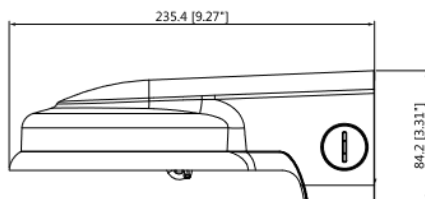

Staffa di fissaggio

Staffa di fissaggio a parete per telecamera DOME
(235.4mmx180.3mmx84.2mm)

CARATTERISTICHE TECNICHE

Technical Specification

Model	ACM241
General	
Material	Aluminum alloy
Dimensions	235.4 mm × 180.3 mm × 84.2 mm (9.27" × 7.09" × 3.31")
Weight	0.97 kg (2.14lb)
Load Bearing	3.0 kg (6.61lb)
Operating Temperature	-40°C to +60°C (-40°F to +140°F)
Operating Humidity	<90% (RH)
Color	White

PIXVIDEO

INSIDE